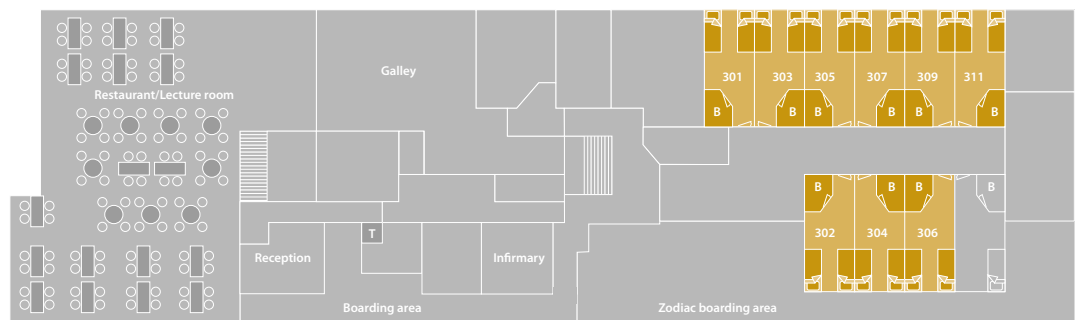

MV Plancius

E-deck 6

E-Deck 6

F-Deck 5

G-Deck 4

J-Deck 2

H-Deck 3

m/v Plancius deckplan			
	superior		lower berth
	twin deluxe		upper and lower berth
	twin window		double bed
	twin porthole		Toilet
	triple porthole		Bathroom
	quadruple porthole		