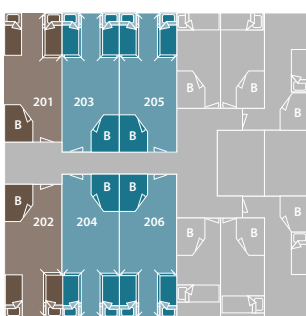

MV Plancius

E-deck 6

E-Deck 6

F-Deck 5

G-Deck 4

J-Deck 2

H-Deck 3

m/v Plancius deckplan			
	superior		lower berth
	twin deluxe		upper and lower berth
	twin window		double bed
	twin porthole		Toilet
	triple porthole		Bathroom
	quadruple porthole		