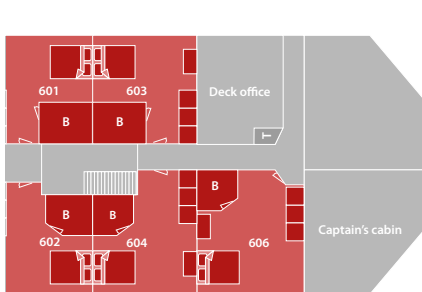

MV Plancius

E-deck 6

E-Deck 6

F-Deck 5

G-Deck 4

J-Deck 2

H-Deck 3

m/v Plancius deckplan			
	superior		lower berth
	twin deluxe		upper and lower berth
	twin window		double bed
	twin porthole		Toilet
	triple porthole		Bathroom
	quadruple porthole		