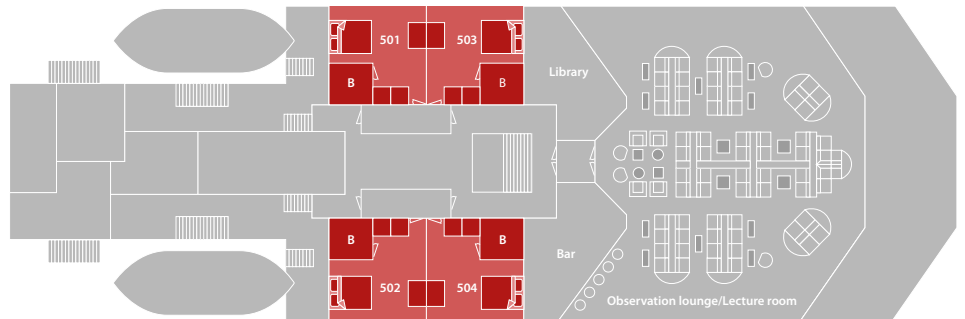

MV Plancius

E-deck 6

E-Deck 6

F-Deck 5

G-Deck 4

J-Deck 2

H-Deck 3

m/v Plancius deckplan			
	superior		lower berth
	twin deluxe		upper and lower berth
	twin window		double bed
	twin porthole		Toilet
	triple porthole		Bathroom
	quadruple porthole		