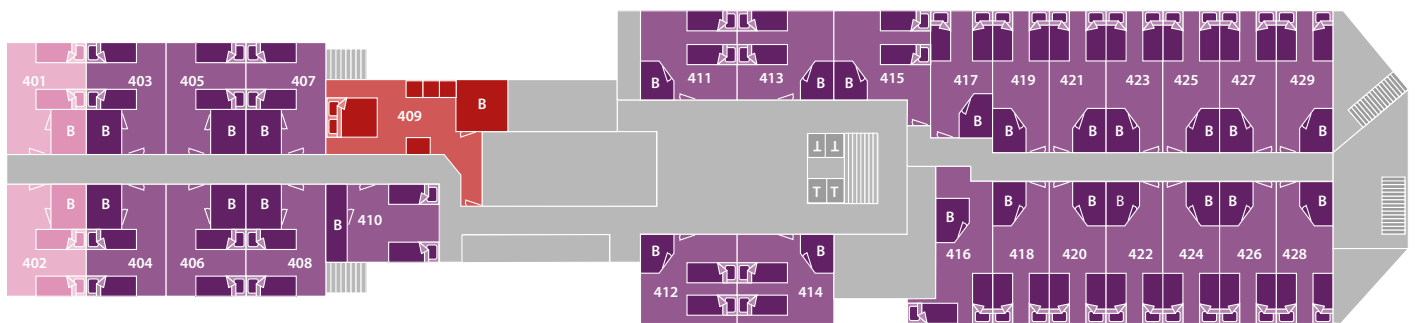

MV Plancius

E-deck 6

E-Deck 6

F-Deck 5

G-Deck 4

J-Deck 2

H-Deck 3

m/v Plancius deckplan			
	superior		lower berth
	twin deluxe		upper and lower berth
	twin window		double bed
	twin porthole		Toilet
	triple porthole		Bathroom
	quadruple porthole		